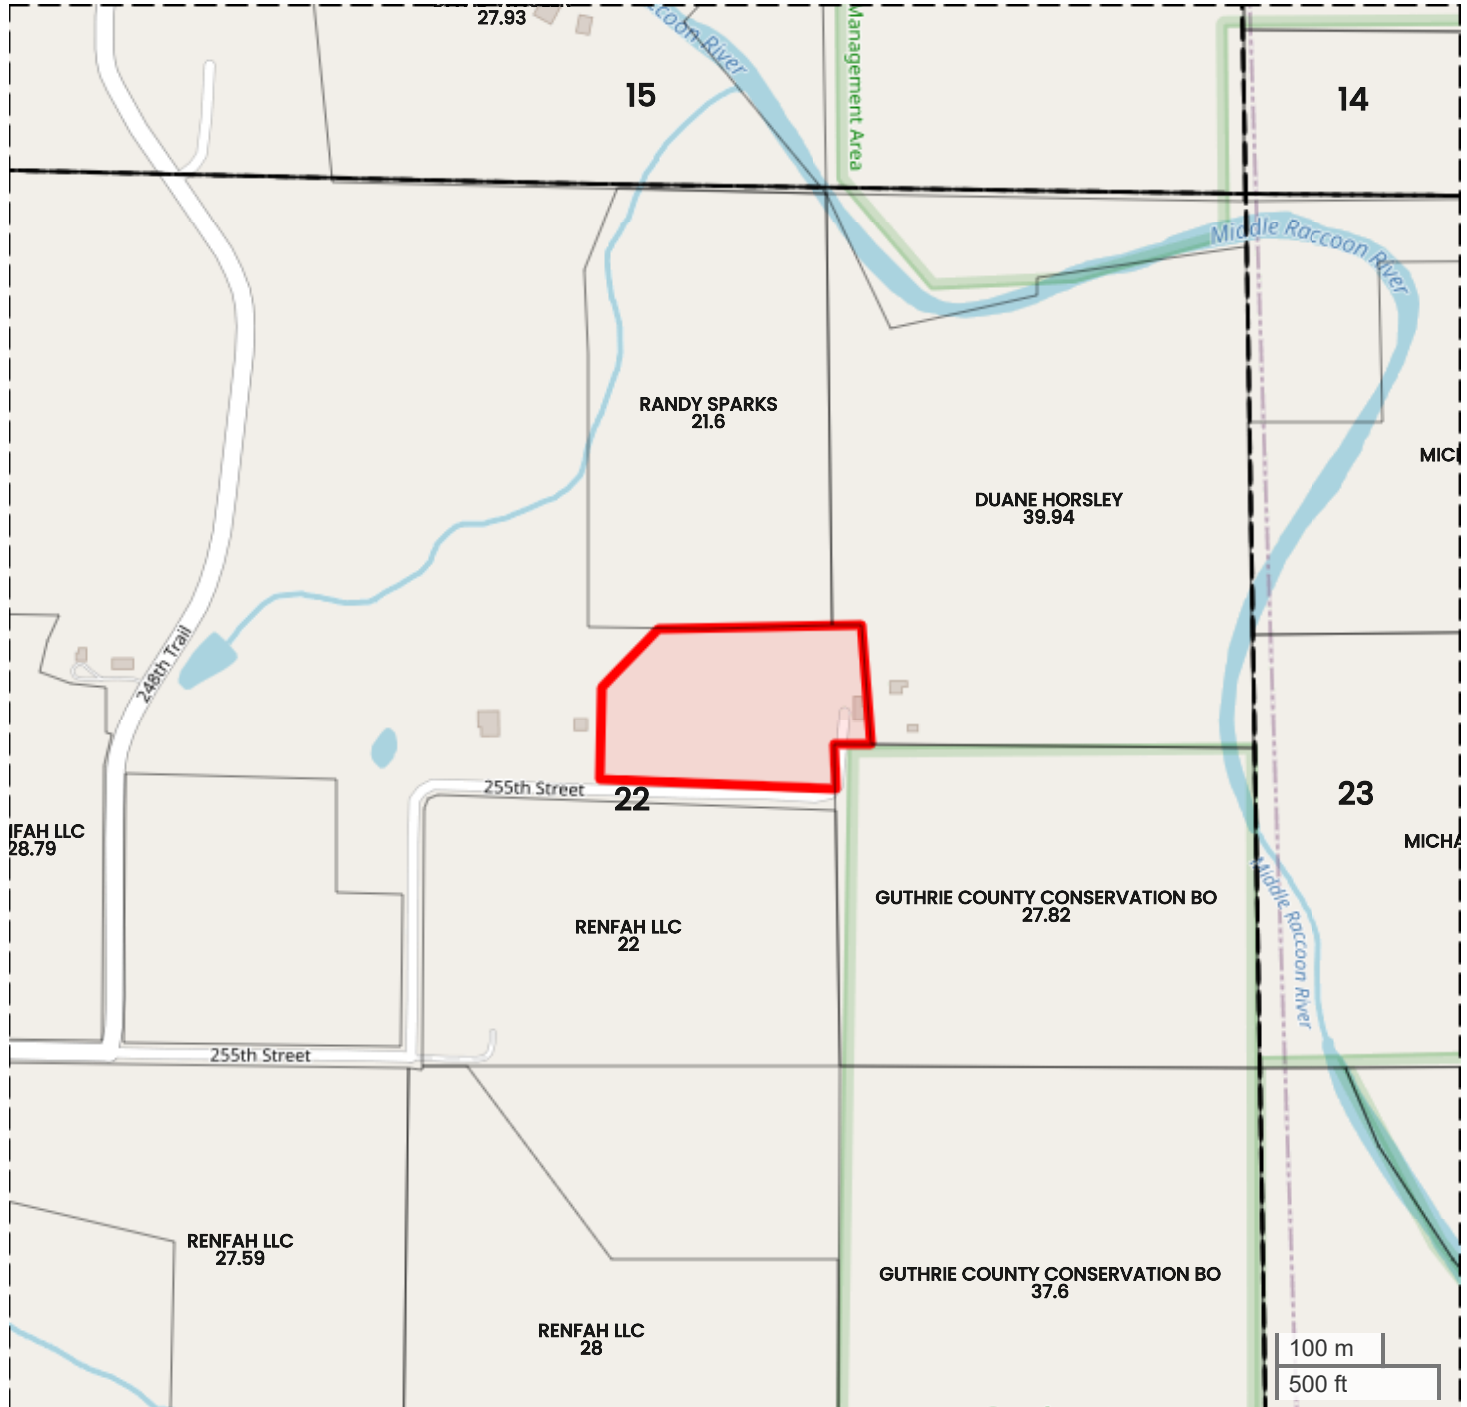

FEEDLOT  
PLAT MAP

Center: 41.640190, -94.323978

22-79N-30W

Jackson Township  
Guthrie County, IA

FarmWorth, LLC makes no warranties, express or implied, regarding the accuracy of any information provided through FarmWorth.com. User is solely responsible for independently verifying all information prior to use and waives any claims against FarmWorth, LLC arising from inaccuracies in such information.